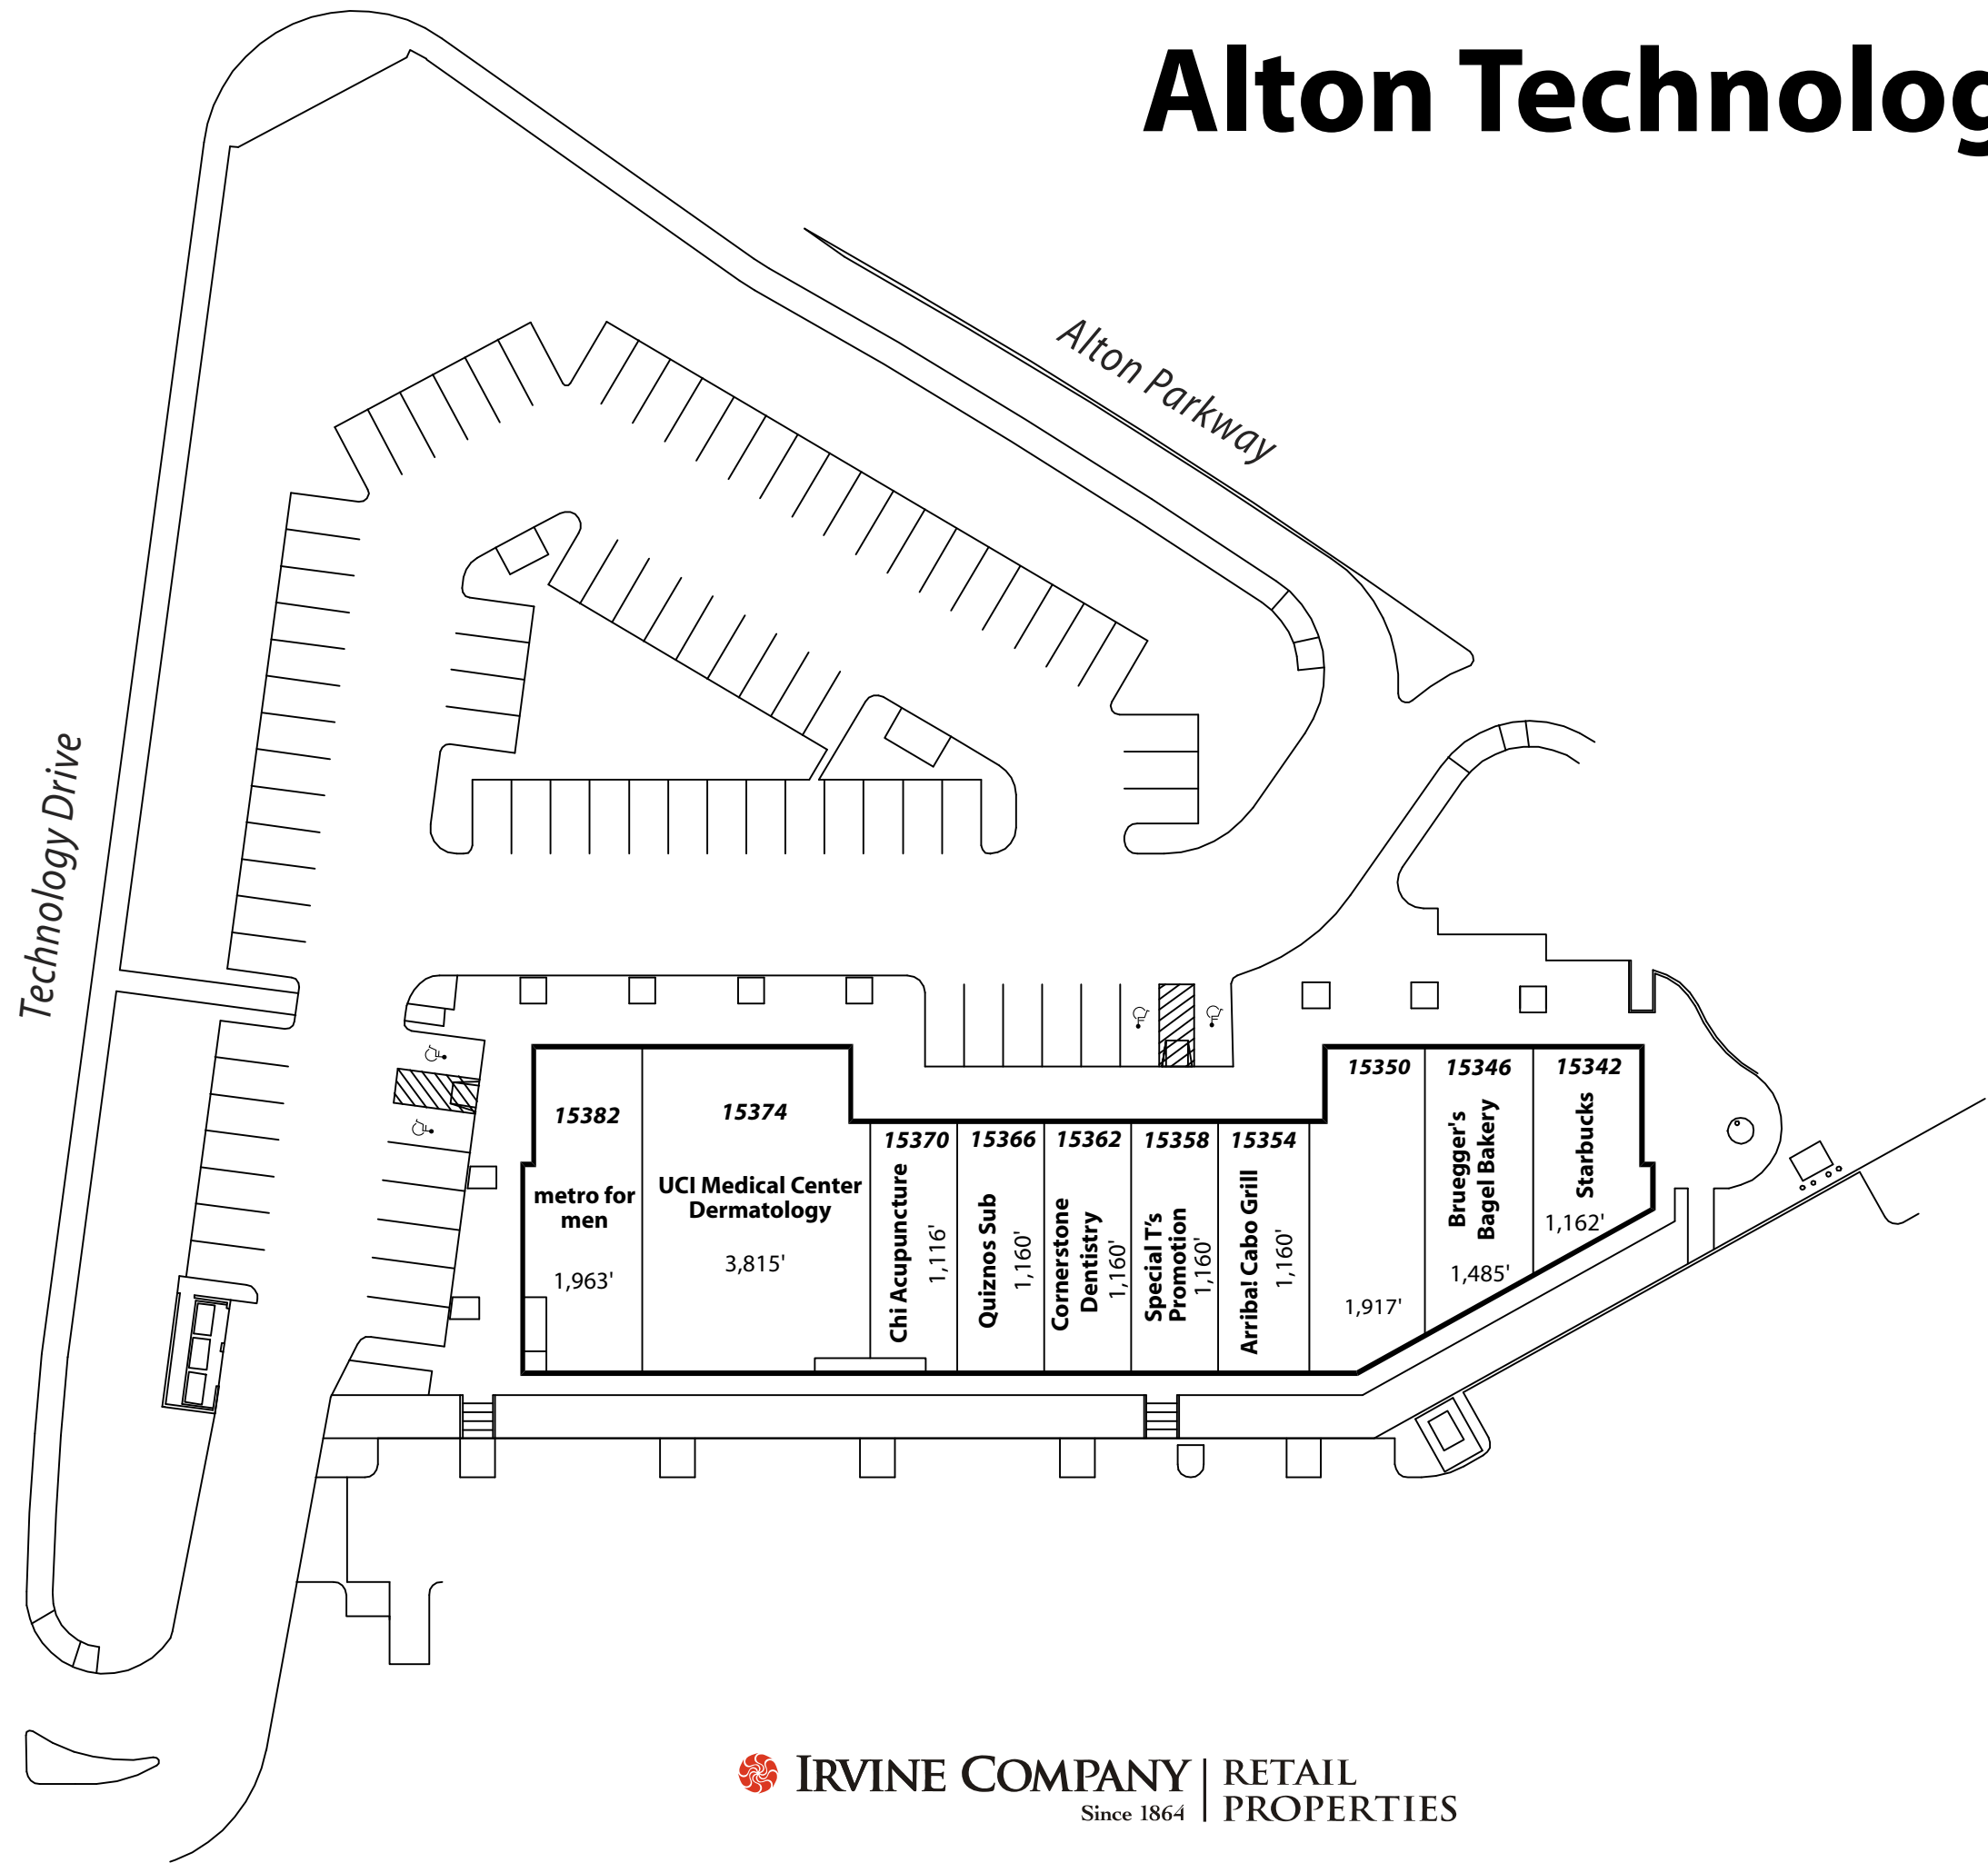

Alton Technology Center

15382	15374	15370	15366	15362	15358	15354	15350	15346	15342
metro for men	UCI Medical Center Dermatology	Chi Acupuncture	Quiznos Sub	Cornerstone Dentistry	Special T's Promotion	Arriba! Cabo Grill		Bruegger's Bagel Bakery	Starbucks
1,963'	3,815'	1,116'	1,160'	1,160'	1,160'	1,160'	1,917'	1,485'	1,162'