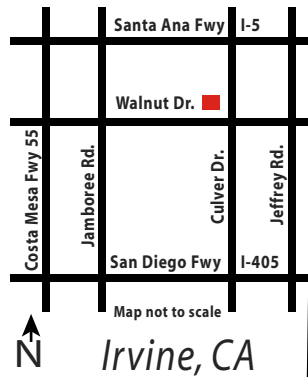

Walnut Village Center

Available
 14409 & 14411 (1,601 sf)

4G Wireless
 Metro PCS
 Brite Smile Brite Skin Medspa

This is a schematic plan intended only to show the general layout of the Shopping Center and the approximate location of the Premises. Landlord, at any time, may change the shape, size, location, number and extent of the improvements shown herein, as well as any additional improvements. Landlord may eliminate, add or relocate any improvements to any portion of the Shopping Center, including, without limitation, buildings, parking areas or structures, roadways, curb cuts, temporary or permanent kiosks, displays or stands, and may add land to and/or withdraw land from the Shopping Center. Plan not to scale. All properties offered for lease by Irvine Realty Company, a licensed real estate broker. Lic. 01521891