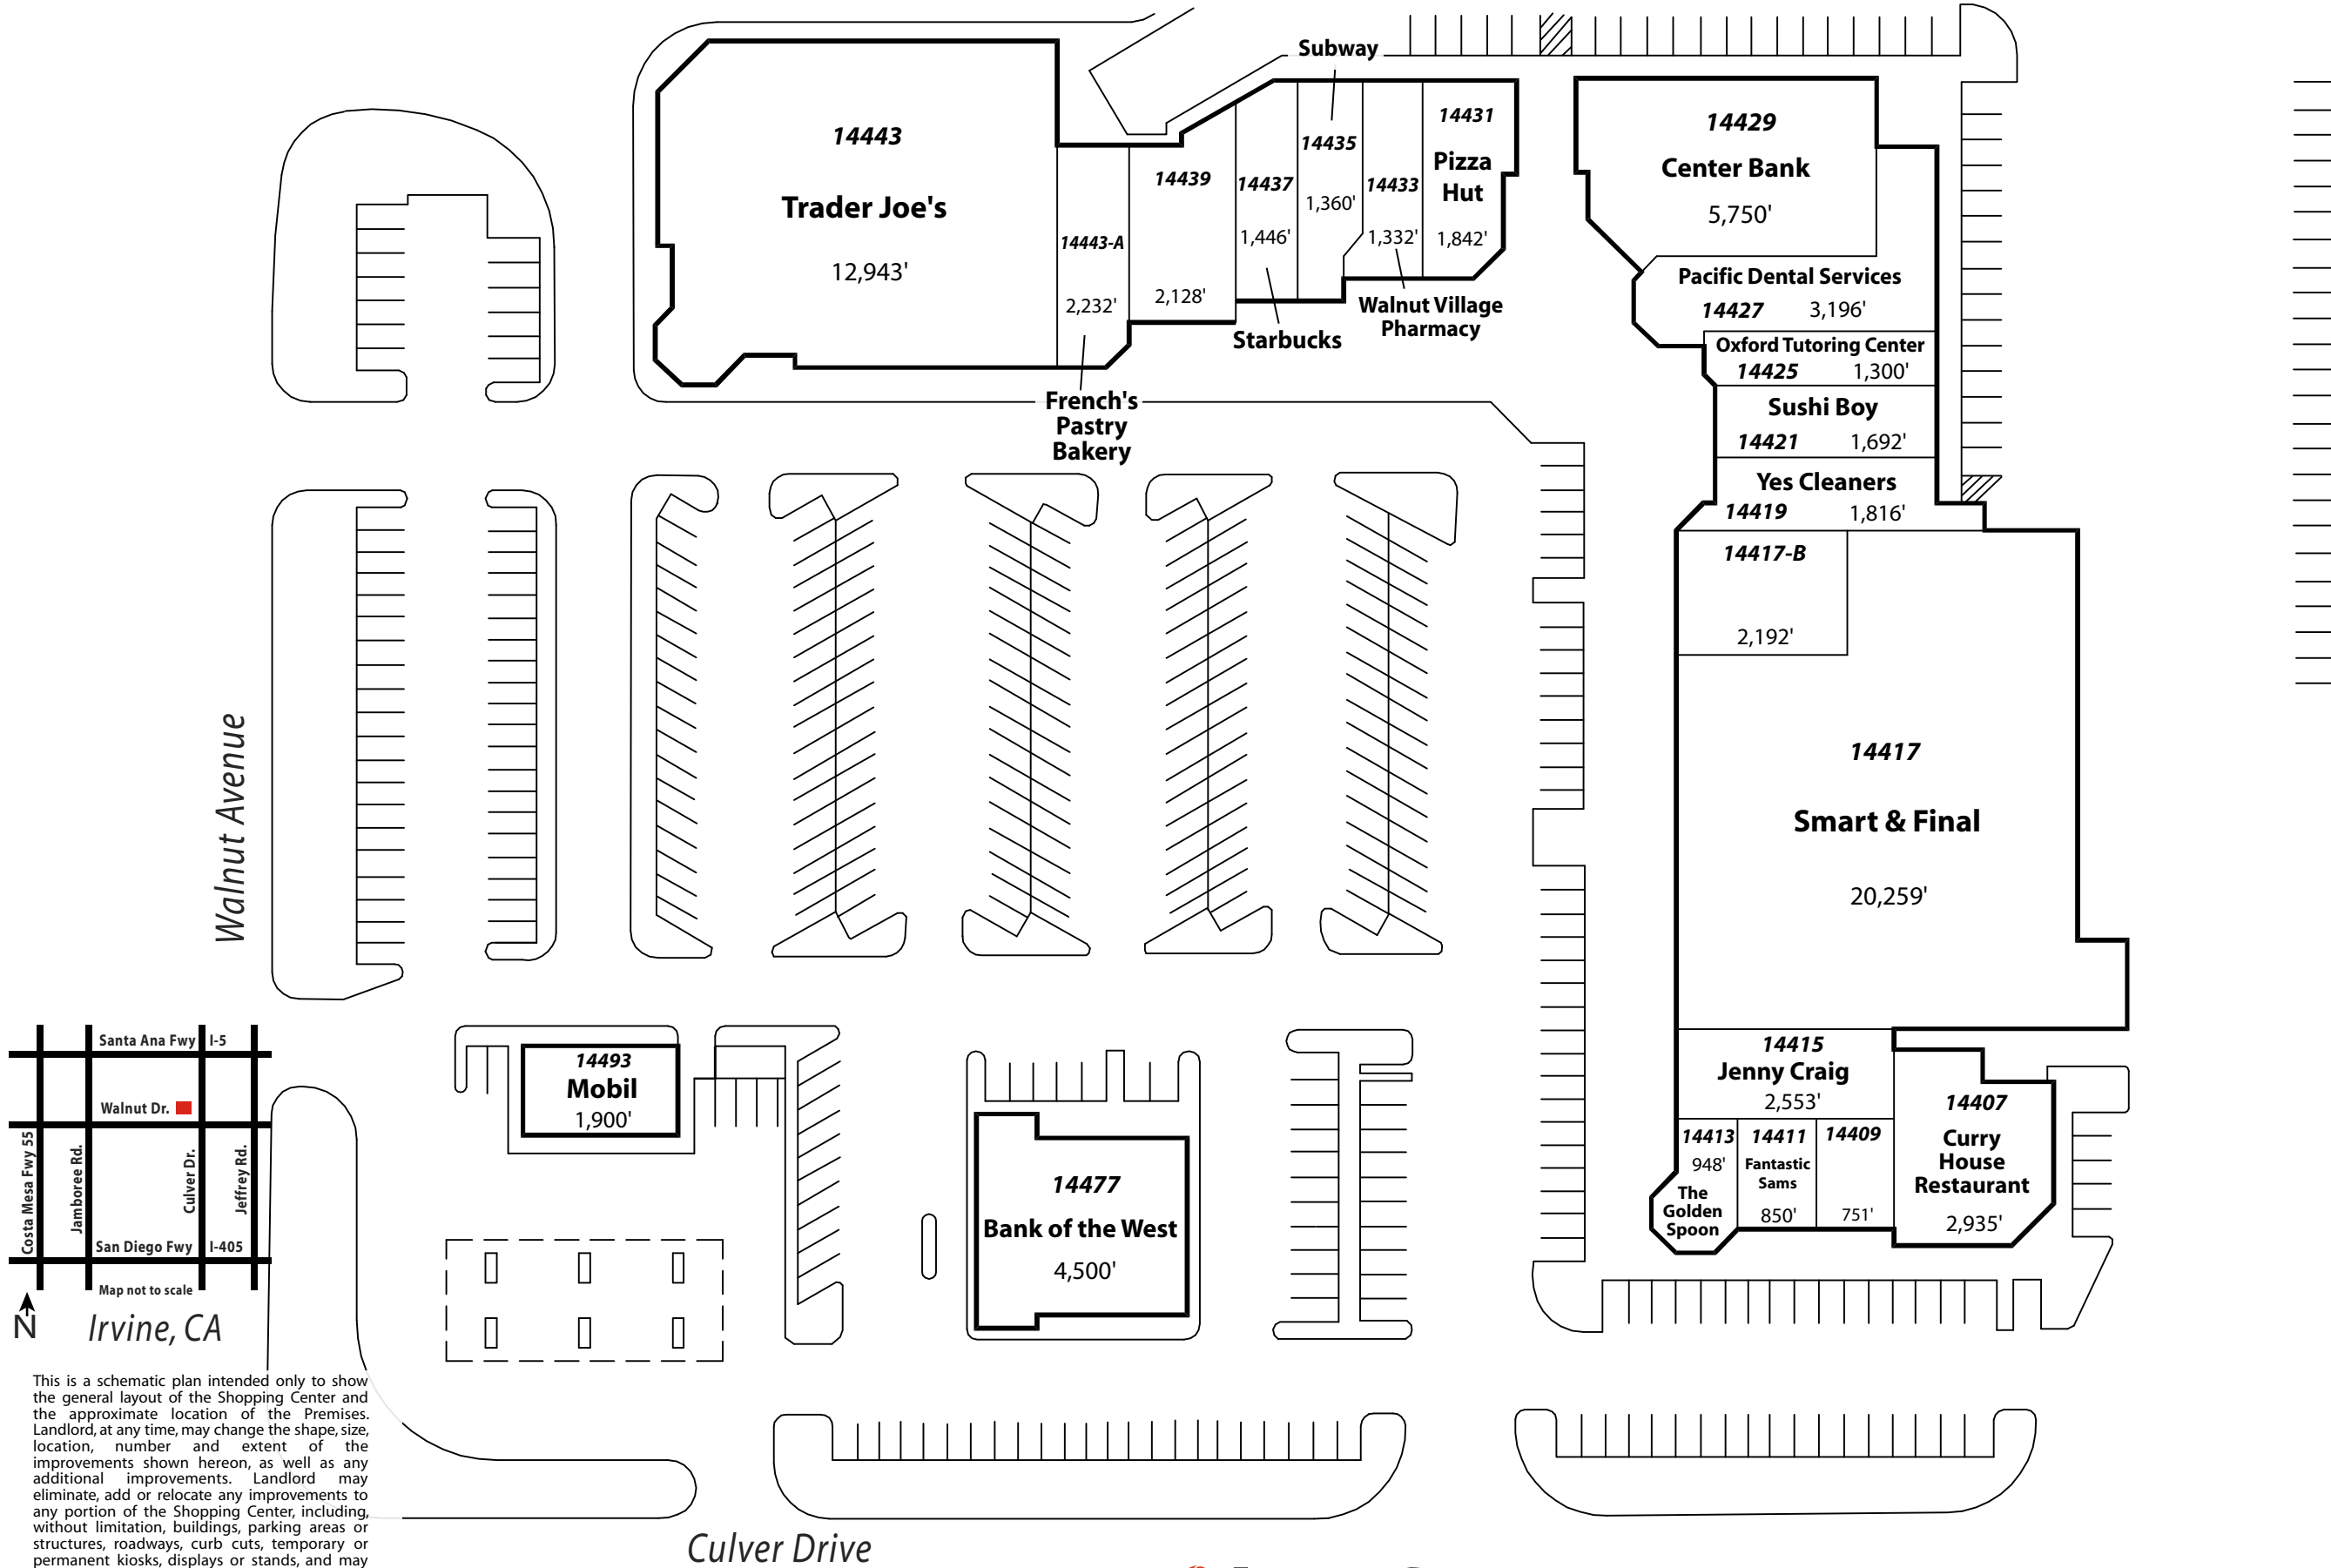

Walnut Village Center

Available
 14409 & 14411 (1,601 sf)

4G Wireless
 Metro PCS
 Brite Smile Brite Skin Medspa

This is a schematic plan intended only to show the general layout of the Shopping Center and the approximate location of the Premises. Landlord, at any time, may change the shape, size, location, number and extent of the improvements shown herein, as well as any additional improvements. Landlord may eliminate, add or relocate any improvements to any portion of the Shopping Center, including, without limitation, buildings, parking areas or structures, roadways, curb cuts, temporary or permanent kiosks, displays or stands, and may add land to and/or withdraw land from the Shopping Center. Plan not to scale. All properties offered for lease by Irvine Realty Company, a licensed real estate broker. Lic. 01521891